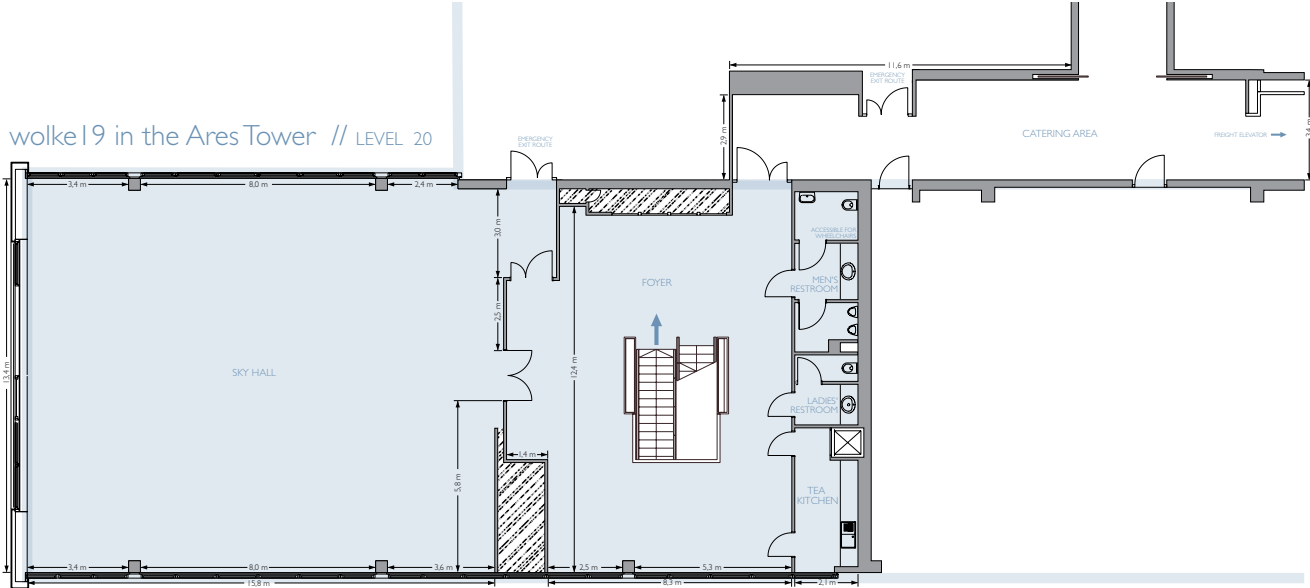

FLOOR PLANS

wolke 19 in the Ares Tower // LEVEL 19

wolke 19 in the Ares Tower // LEVEL 20

wolke 19 in the Ares Tower // LEVEL 21